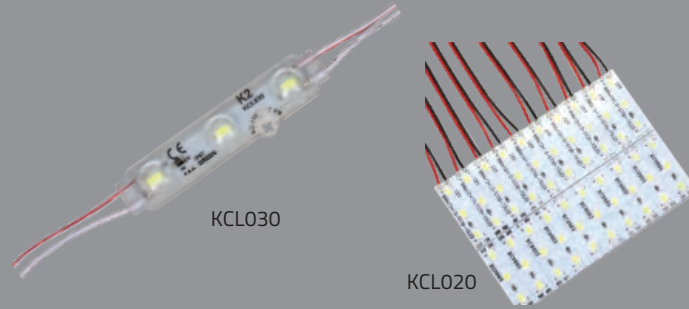

LED BAR ve MODÜL LED

Ürün Kodu	Güç (W)	Renk Sıcaklığı (K)	Lümen	Koli Adeti	Fiyat
KCL030	1,5W/1 Ad.	○●●●●●	50Lm/Chip	1000	0.45 $
KCL020	0,2W/14,4W/1mt	○●●●●●	22Lm/Chip	200	2.15 $

IP65

CHIP - MADE IN KOREA
Paket Adet: 20x5 = 100 ADET

CHIP - MADE IN TAIWAN
12V 72 Led Chip /22-24Lm