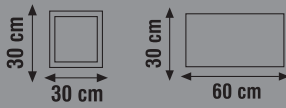

SLIM BACKLIGHT SIVA ALTI ARMATÜR

Ürün Kodu	Güç (W)	Renk Sıcaklığı (K)	Lümen	Açıklama	Koli Adeti	Fiyat
KDL4140-ENEC25WBEBAYAZ	25W	3000K-4000K-6500K	2500	30x30 BEYAZ EAGLERISE DRIVER	10	27.80 $
KDL4140-PHL25WBEBAYAZ	25W	3000K-4000K-6500K	2500	30x30 BEYAZ PHILIPS DRIVER	10	28.80 $
KDL4140-ENEC25WGUNISK	25W	3000K-4000K-6500K	2500	30x30 GÜNIŞIĞI EAGLERISE DRIVER	10	27.80 $
KDL4140-PHL25WGUNISK	25W	3000K-4000K-6500K	2500	30x30 GÜNIŞIĞI PHILIPS DRIVER	10	28.80 $
KDL4140-ENEC30WBEBAYAZ	30W	3000K-4000K-6500K	3000	30x60 BEYAZ EAGLERISE DRIVER	10	33.80 $
KDL4140-PHL30WBEBAYAZ	30W	3000K-4000K-6500K	3000	30x60 BEYAZ PHILIPS DRIVER	10	34.90 $
KDL4140-ENEC30WGUNISK	30W	3000K-4000K-6500K	3000	30x60 GÜNIŞIĞI EAGLERISE DRIVER	10	33.80 $
KDL4140-PHL30WGUNISK	30W	3000K-4000K-6500K	3000	30x60 GÜNIŞIĞI PHILIPS DRIVER	10	34.90 $